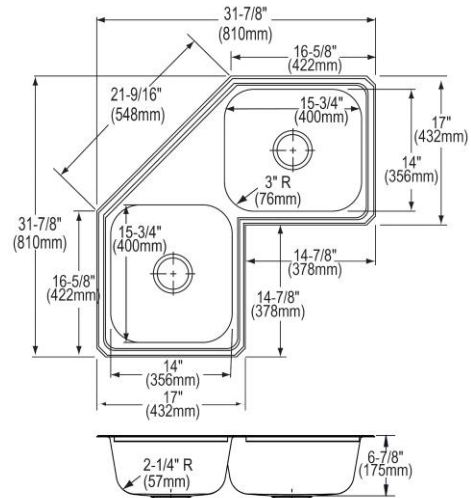

Sinks are listed by IAPMO® as meeting the applicable requirements of the Uniform Plumbing Code®, International Plumbing Code®, and National Plumbing Code of Canada.

- [Clean and Care Manual (PDF)](#)
- [Installation Instructions (PDF) - 74180147](#)
- [Limited Lifetime Warranty (PDF)](#)