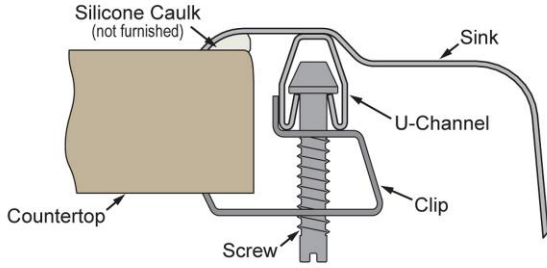

Installation Profile:

Optional Accessories		
LKWBG1415SS	Elkay Stainless Steel 12" x 13-1/2" x 1" Bottom Grid Spec Sheet (PDF)	
CB1516	Elkay Hardwood 15" x 16-3/4" x 3/4" Cutting Board Spec Sheet (PDF)	
LK99	Elkay Deluxe 3-1/2" Drain Type 304 Stainless Steel Body Strainer Basket Rubber Seal and Tailpiece Spec Sheet (PDF)	
LKGT1041	Elkay Gourmet Single Hole Kitchen Faucet Pull-out Spray and Lever Handle with Hi and Mid-rise Base Options Spec Sheet (PDF)	
LKGT2041	Elkay Gourmet Single Hole Kitchen Faucet with Pull-out Spray and Lever Handle Spec Sheet (PDF)	
LKWERBSS	Elkay Stainless Steel 15-3/8" x 12-3/8" x 5-7/16" Rinsing Basket Spec Sheet (PDF)	
LKSMHSL	Spec Sheet (PDF)	NO IMAGE AVAILABLE

In keeping with our policy of continuing product improvement, Elkay reserves the right to change product specifications without notice. Please visit elkay.com for the most current version of Elkay product specification sheets. This specification describes an Elkay product with design, quality, and functional benefits to the user. When making a comparison of other producers' offerings, be certain these features are not overlooked.