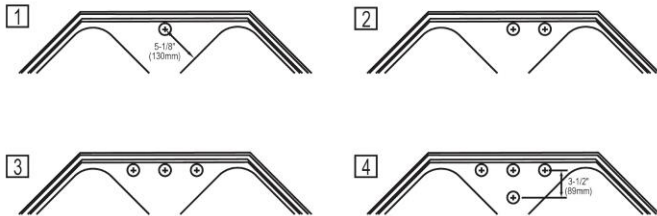

**PRODUCT SPECIFICATIONS**

Elkay Celebrity Stainless Steel 31-7/8" x 31-7/8" x 6-7/8", Equal Double Bowl Corner Sink. Sink is manufactured from 20 gauge 304 Stainless Steel with a Brushed Satin finish, Center drain placement, and Bottom only pads.

<b>Installation Type:</b>	Corner
<b>Material:</b>	304 Stainless Steel
<b>Finish:</b>	Brushed Satin
<b>Gauge:</b>	20
<b>Sound Deadening:</b>	Bottom only pads
<b>Number of Bowls:</b>	2
<b>Sink Dimensions:</b>	31-7/8" x 31-7/8" x 6-7/8"
<b>Bowl 1 Dimensions:</b>	14" x 15-3/4" x 6-3/4"
<b>Bowl 2 Dimensions:</b>	14" x 15-3/4" x 6-3/4"
<b>Drain Size:</b>	3-1/2" (89mm)
<b>Drain Location:</b>	Center
<b>Minimum Cabinet Size:</b>	36"
<b>Mounting Hardware:</b>	Part # 64090010 included for countertops up to 3/4" (19mm) thick
<b>Template Included:</b>	No
<b>Cutout Template #:</b>	<a href="#">1000001281</a>

**Product Compliance:** ASME A112.19.3/CSA B45.4  
Buy American Act

**Hole Drilling Configurations:**

1-1/2" (38mm) Diameter Faucet Holes on 4" (102mm) Centers

Sinks are listed by IAPMO<sup>®</sup> as meeting the applicable requirements of the Uniform Plumbing Code<sup>®</sup>, International Plumbing Code<sup>®</sup>, and National Plumbing Code of Canada.